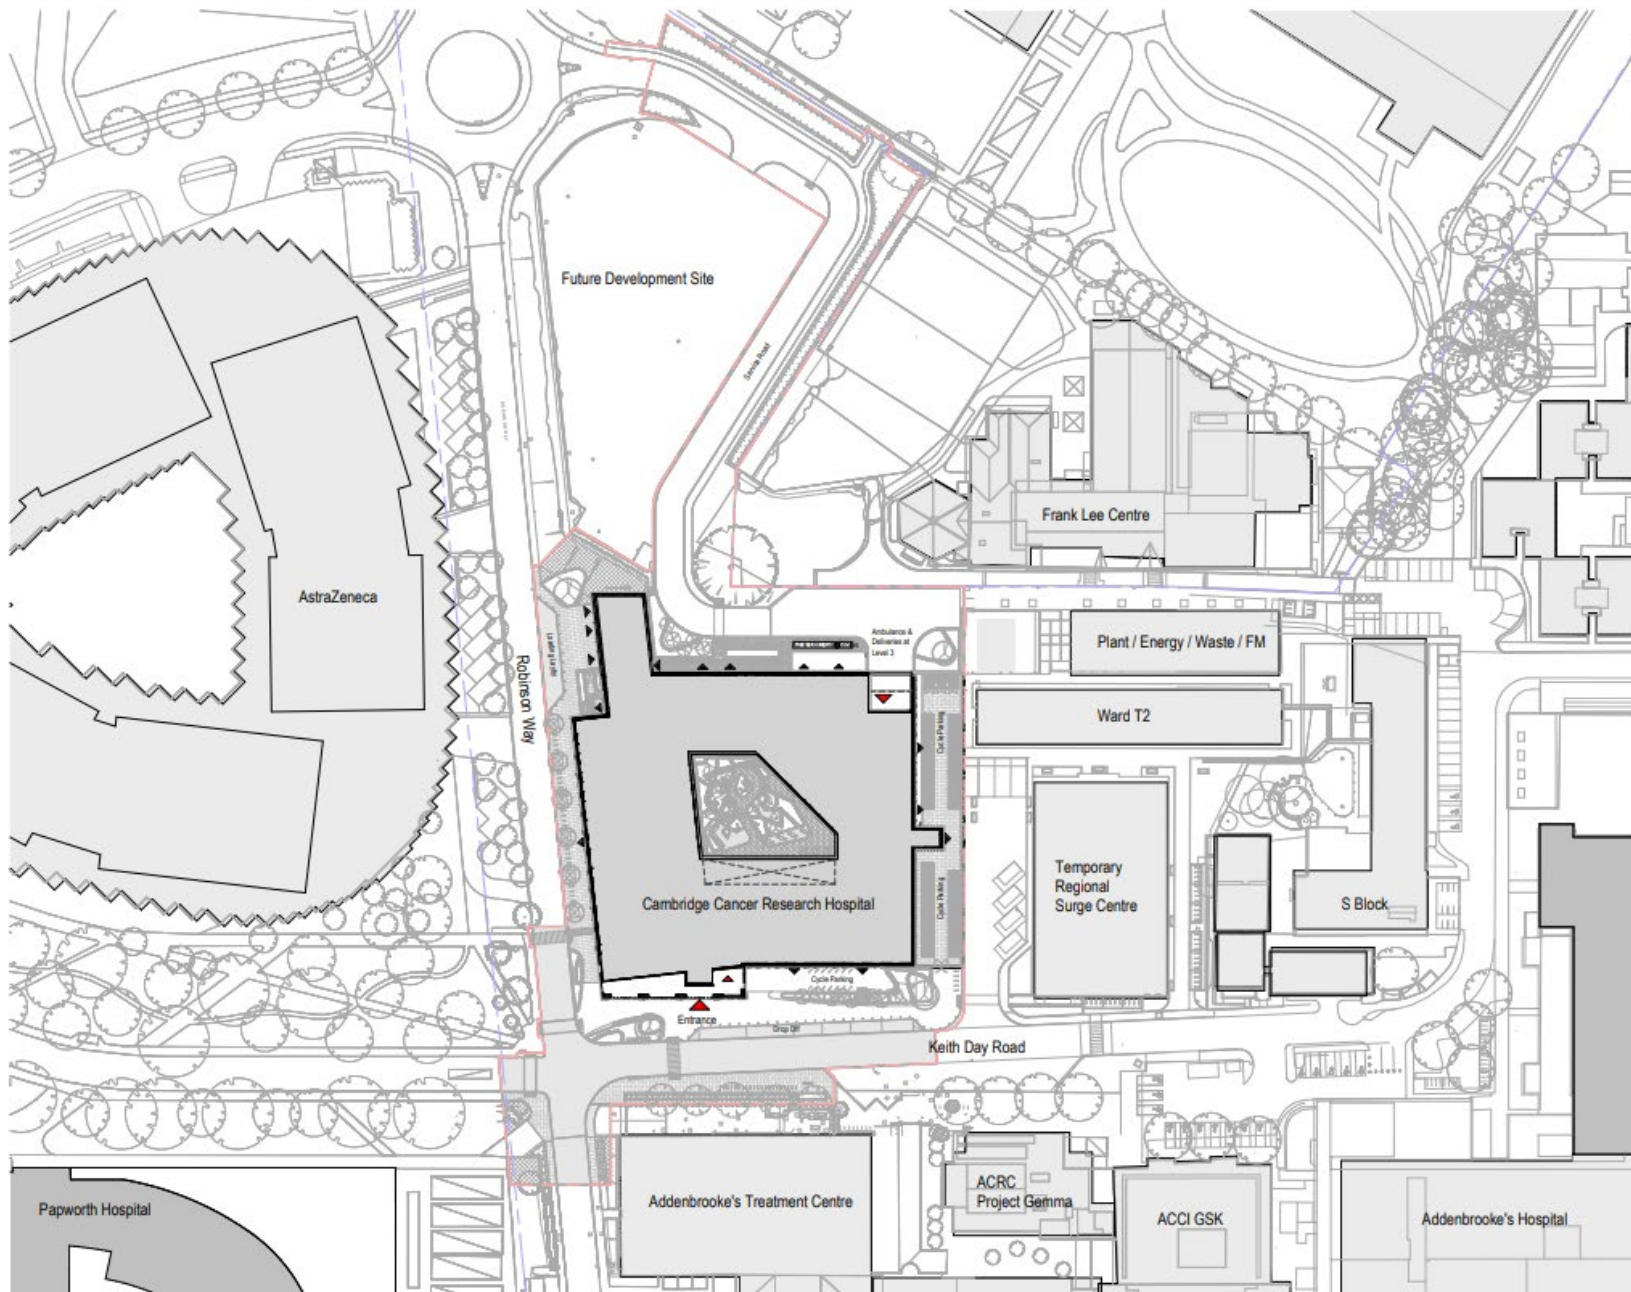

JDCC
17 April
2024

GREATER CAMBRIDGE
SHARED PLANNING

**23/00240/FUL – Cambridge Cancer
Research Centre, Keith Day Road,
Cambridge, CB2 0AU**

Proposal: Redevelopment of existing parking area to provide a new Cambridge Cancer Research Hospital building (C2 use) with alterations to existing access arrangements, underground link tunnel, public realm works, hard and soft landscaping, and associated works

Site Location Plan

Proposed Site Plan

South Elevation (Keith Day Road)

West Elevation (Robinson Way)

Floor Plan Example: Street Level (L2)

Floor Plan Example: Patient Ward (L6)

Floor Plan Example: Research Space (L7)

Illustrative Landscape Masterplan

Design & Access Statement Visual